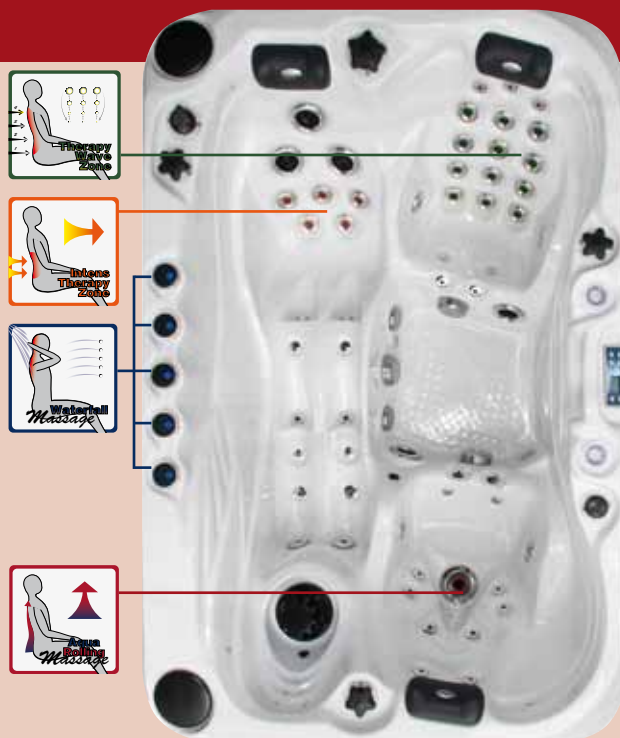

THE AMORE

EXCLUSIVE COLLECTION

Efficient use of space and exceptional variety of massage experiences define the Amore Spa. The offset bucket seats allow the users to face each other without having to share foot space, and the comfortable lounge seat allows even a tall person to recline in comfort. The Amore is equipped with a multitude of massage experiences, including our exclusive AquaRolling massage system that pampers and massages your body just like a real masseuse. Multiple types of massage, substantial jets, water fountains, audio system and our exclusive Synergy water purification system combine to make the Amore the most highly featured 3-person spa available.

- Dimensions: 230 x 155 x 91 cm
- Number of Seats: 2
- Number of Loungers: 1
- Total Massage Jets: 60
- Soft Air Massage System
- Synergy Water Maintenance System
- Energy Efficient Filtration Pump
- Starbrite Interior Led Light System
- Hybrid Heating
- Capacity: 875 L
- Dry Weight: 275 KG

Full specification page 30