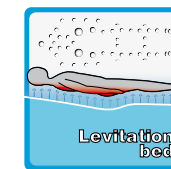

### Passion Spas offers the most innovative spa massage features ever developed

Physical Therapy. Each Passion Spa has a variety of massage features that will create the ultimate in hydrotherapy relief for you. Through years of experience and close cooperation with physiotherapists, we have designed a variety of massage experiences that are unique to Passion Spas.

### Aqua Rolling Massage™

Our exclusive Aqua Rolling Massage pushes water up the back of the seat through specially designed recesses in the spa shell. The resulting agitation of the water creates a vigorous massage that works the muscles throughout your back.

### Intense Therapy Zone™

The Intense Therapy Zone™ provides a concentrated, penetrating massage to the lower regions of your back. The intensity of the pressure can be adjusted. Only Passion Spas offers a therapy system for your lower back muscles that allows you to isolate specific areas with the intensity of massage you desire.

### Levitation Bed™

The Levitation bed is the most innovative spa massage feature available. Experiencing this massage will give you a floating sensation because your body is completely enveloped in a soothing massage that can be adjusted for intensity and effect. You can lie either face down or face up, giving you a