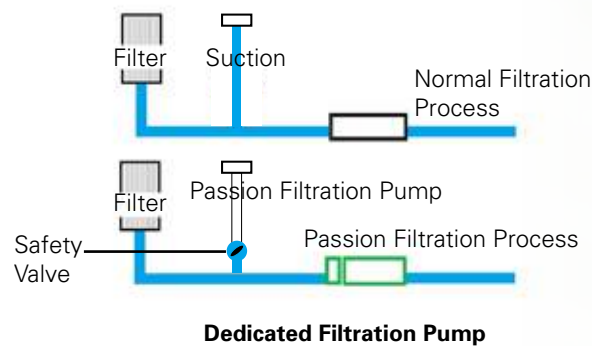

### Amazingly clear water due to our synergy water purification system.

Passion Spas are equipped with a multi-faceted water purification system that helps keep your water crystal clear and reduces the need for additional water sanitation and maintenance. The sole purpose of our dedicated filtration pump is to draw water through the spa filter, insuring that your spa water is constantly being filtered regardless of whether the massage pumps are operating. The water is sanitized by means of our highly effective Ozone System and, in our Signature and Exclusive Collections, further purified with our UV sanitation system. The combination of 100% filtration, ozone sanitation and UV purification creates our Synergy Water Maintenance System that creates the ultimate in clear water.